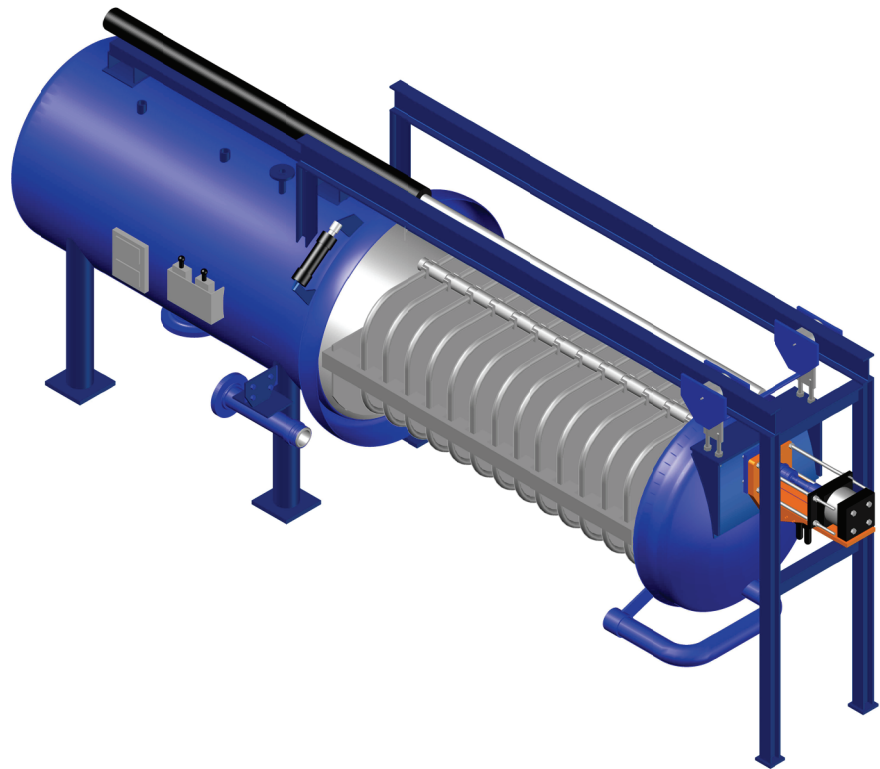

# LEEM HLD-1000 Series Filters

Empty Weight (lb)	14500
Outside Diameter (in)	72
Max. Filtration Area (ft <sup>2</sup> )	1000
Max. Leaves	28

NOZZLE	SERVICE
N1	Inlet
N2	Outlet
N3	Drain
N4	Vent
N5	Vibrator Connection
N6	Gauge Connection
N7	High Level Connection
N8	Low Level Connection

DIM	SIZE (INCHES)
A	284 3/4
B	110
C	132 1/4

Dimensions are for reference only. Actual dimensions may vary.