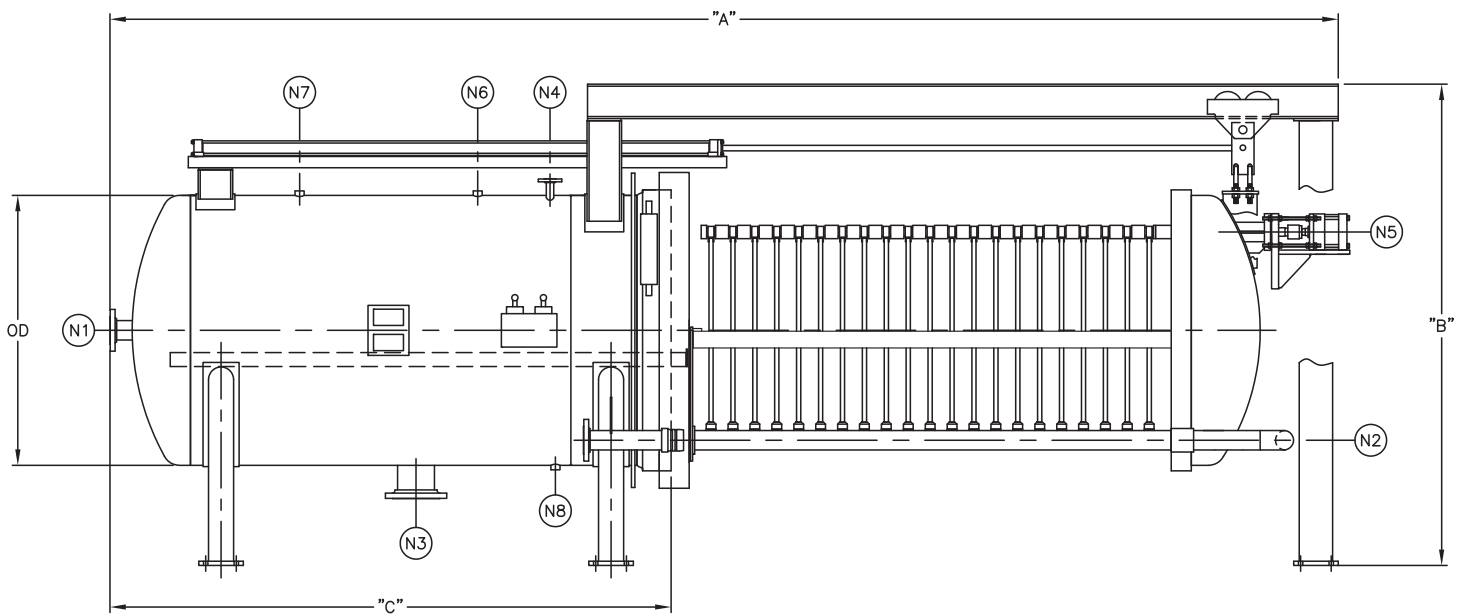

LEEM HLD-1000 Series Filters

Empty Weight (lb)	14500
Outside Diameter (in)	72
Max. Filtration Area (ft ²)	1000
Max. Leaves	28

NOZZLE	SERVICE
N1	Inlet
N2	Outlet
N3	Drain
N4	Vent
N5	Vibrator Connection
N6	Gauge Connection
N7	High Level Connection
N8	Low Level Connection

DIM	SIZE (INCHES)
A	284 3/4
B	110
C	132 1/4

Dimensions are for reference only. Actual dimensions may vary.

LEEM Filtration

25 Arrow Road • Ramsey, NJ 07446
 Tel: (201) 236-4833 • Fax: (201) 236-2004
www.leemfiltration.com