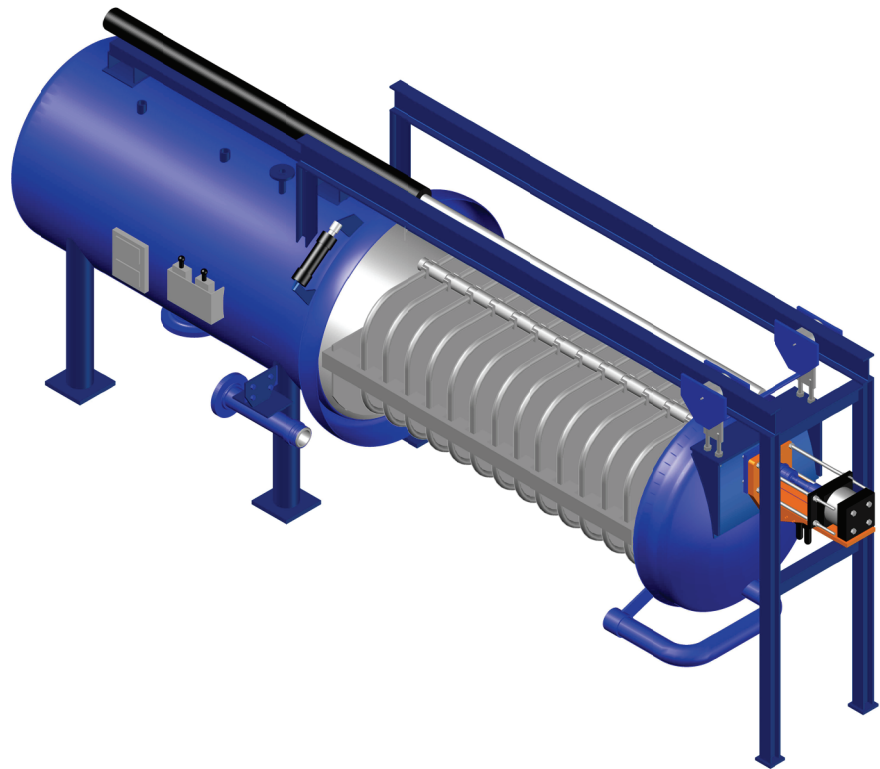

LEEM HLD-1000 Series Filters

Empty Weight (lb)	14500
Outside Diameter (in)	72
Max. Filtration Area (ft ²)	1000
Max. Leaves	28

NOZZLE	SERVICE
N1	Inlet
N2	Outlet
N3	Drain
N4	Vent
N5	Vibrator Connection
N6	Gauge Connection
N7	High Level Connection
N8	Low Level Connection

DIM	SIZE (INCHES)
A	284 3/4
B	110
C	132 1/4

Dimensions are for reference only. Actual dimensions may vary.

LEEM Filtration

25 Arrow Road • Ramsey, NJ 07446
 Tel: (201) 236-4833 • Fax: (201) 236-2004
www.leemfiltration.com