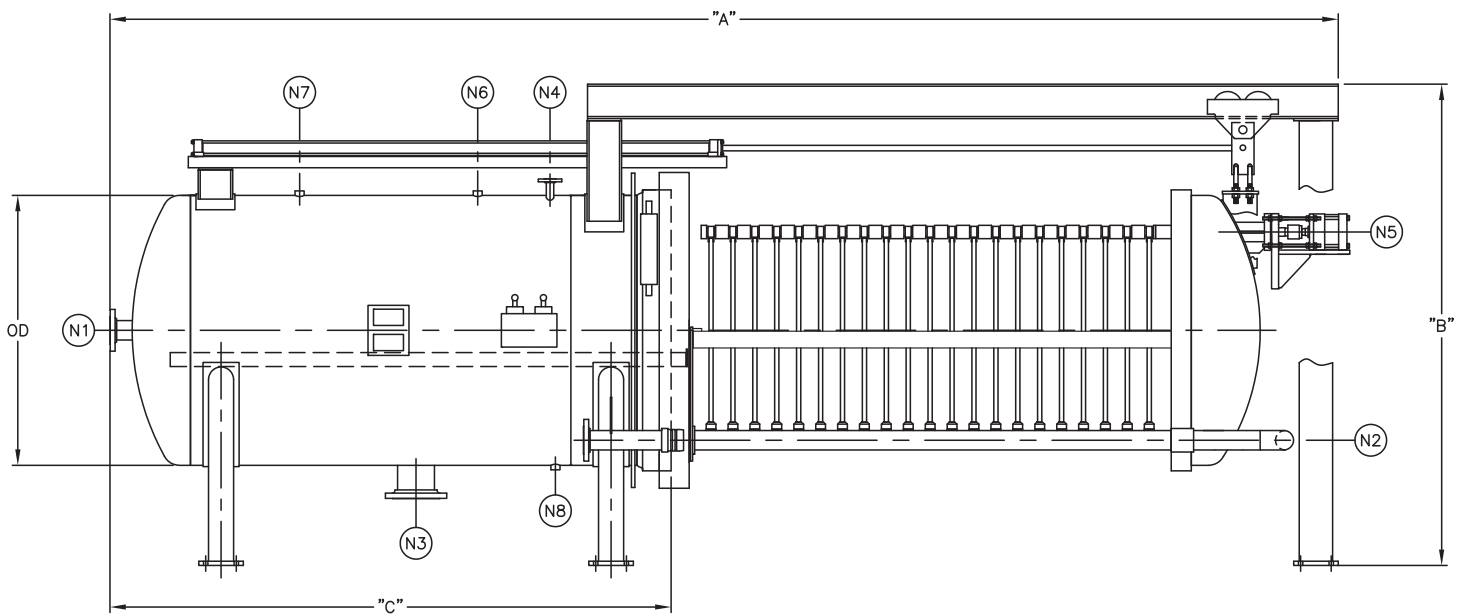

# LEEM HLD-1000 Series Filters

Empty Weight (lb)	14500
Outside Diameter (in)	72
Max. Filtration Area (ft <sup>2</sup> )	1000
Max. Leaves	28

NOZZLE	SERVICE
N1	Inlet
N2	Outlet
N3	Drain
N4	Vent
N5	Vibrator Connection
N6	Gauge Connection
N7	High Level Connection
N8	Low Level Connection

DIM	SIZE (INCHES)
A	284 3/4
B	110
C	132 1/4

Dimensions are for reference only. Actual dimensions may vary.