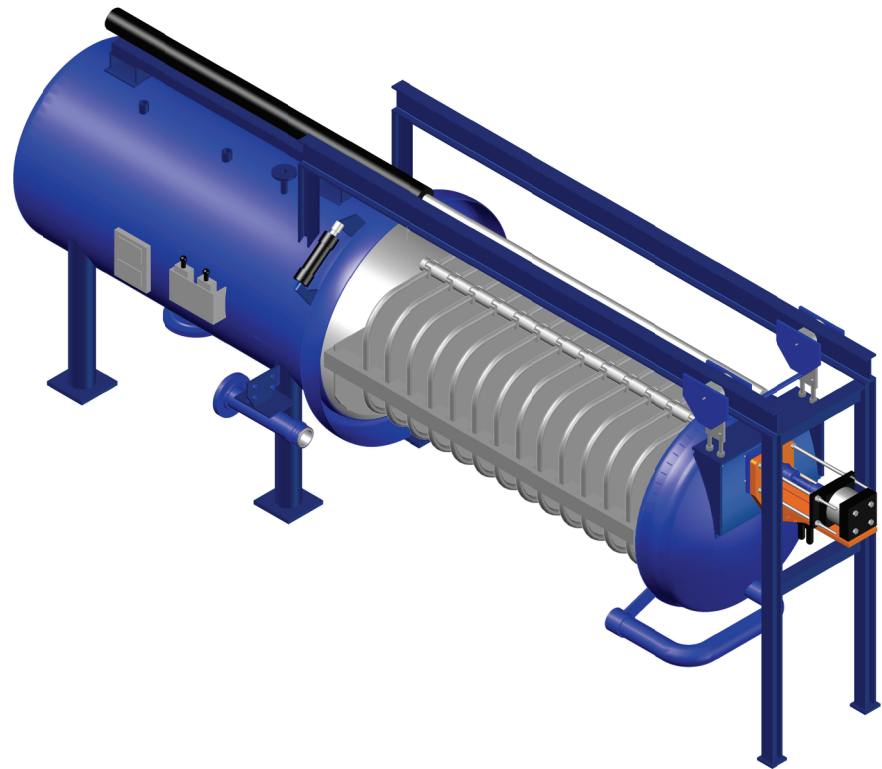

LEEM HLD-650 Series Filters

Empty Weight (lb)	6700
Outside Diameter (in)	66
Max. Filtration Area (ft ²)	650
Max. Leaves	23

NOZZLE	SERVICE
N1	Inlet
N2	Outlet
N3	Drain
N4	Vent
N5	Vibrator Connection
N6	Gauge Connection
N7	High Level Connection
N8	Low Level Connection

DIM	SIZE (INCHES)
A	238 7/8
B	104
C	111 1/8

Dimensions are for reference only. Actual dimensions may vary.

LEEM Filtration

25 Arrow Road • Ramsey, NJ 07446
 Tel: (201) 236-4833 • Fax: (201) 236-2004
www.leemfiltration.com