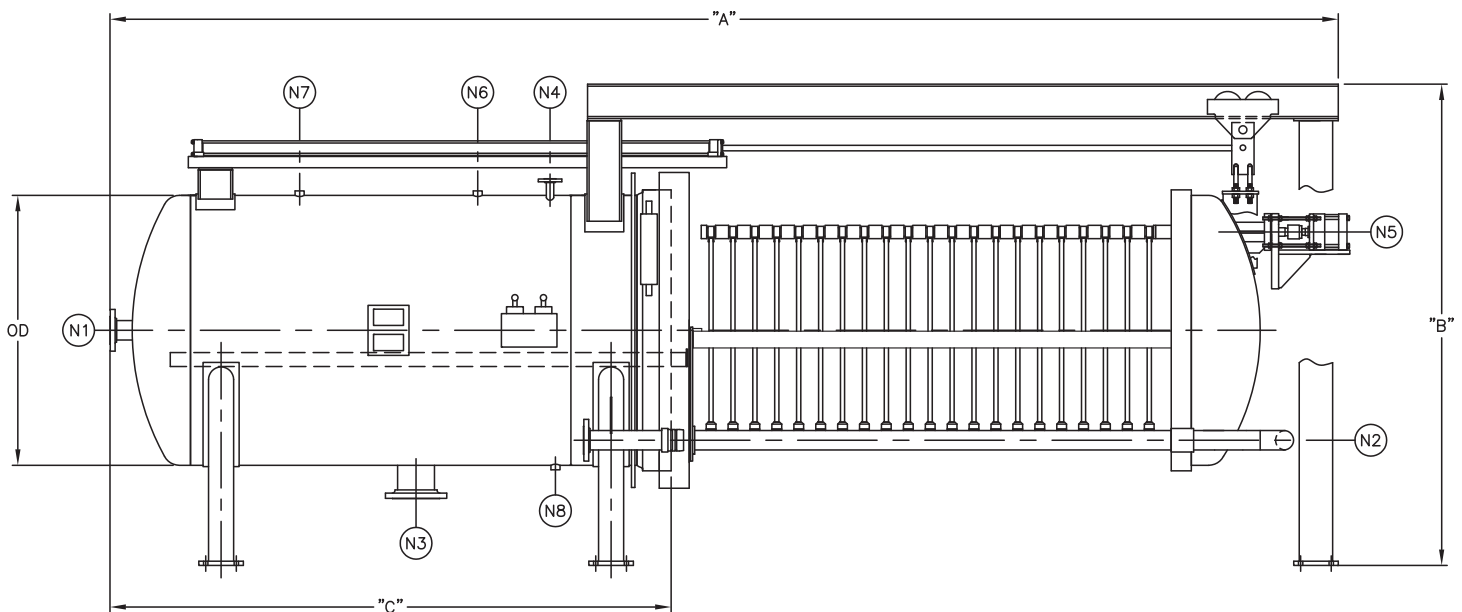

LEEM HLD-650 Series Filters

Empty Weight (lb)	6700
Outside Diameter (in)	66
Max. Filtration Area (ft ²)	650
Max. Leaves	23

NOZZLE	SERVICE
N1	Inlet
N2	Outlet
N3	Drain
N4	Vent
N5	Vibrator Connection
N6	Gauge Connection
N7	High Level Connection
N8	Low Level Connection

DIM	SIZE (INCHES)
A	238 7/8
B	104
C	111 1/8

Dimensions are for reference only. Actual dimensions may vary.

LEEM Filtration

25 Arrow Road • Ramsey, NJ 07446
 Tel: (201) 236-4833 • Fax: (201) 236-2004
www.leemfiltration.com