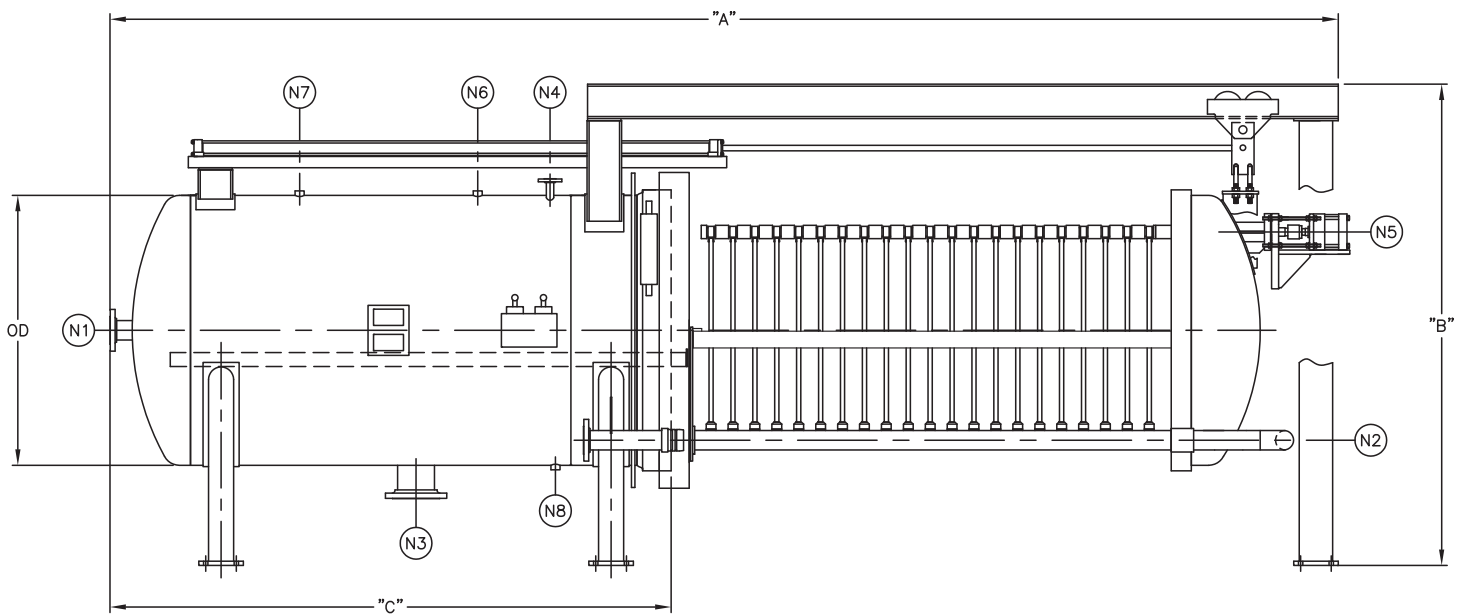

LEEM HLD-650 Series Filters

Empty Weight (lb)	6700
Outside Diameter (in)	66
Max. Filtration Area (ft ²)	650
Max. Leaves	23

NOZZLE	SERVICE
N1	Inlet
N2	Outlet
N3	Drain
N4	Vent
N5	Vibrator Connection
N6	Gauge Connection
N7	High Level Connection
N8	Low Level Connection

DIM	SIZE (INCHES)
A	238 7/8
B	104
C	111 1/8

Dimensions are for reference only. Actual dimensions may vary.

LEEM Filtration

25 Arrow Road • Ramsey, NJ 07446
 Tel: (201) 236-4833 • Fax: (201) 236-2004
www.leemfiltration.com