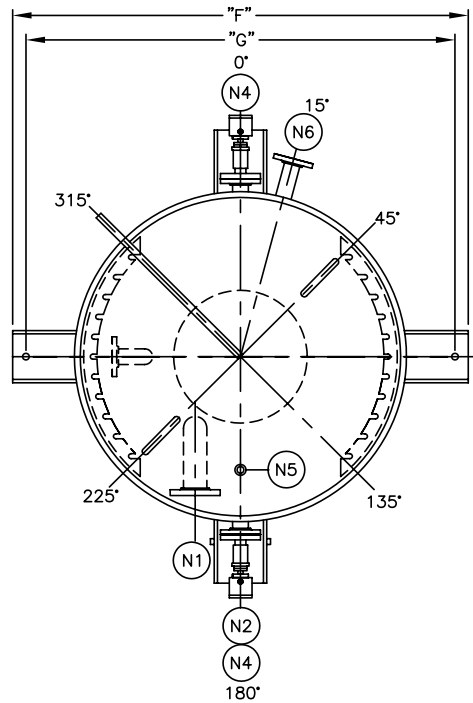

LEEM VLD-1075 Series Filters

Empty Weight (lb)	9800
Outside Diameter (in)	72 5/8
Max. Filtration Area (ft ²)	1075
Max. Leaves	20

NOZZLE	SERVICE
N1	Inlet
N2	Outlet
N3	Cake Outlet
N4	Vibrator Connection (2)
N5	Pressure Gauge
N6	Air Vent
N7	Heel Drain
N8	High Level Connection
N9	Low Level Connection

DIM	SIZE (INCHES)
A	72 5/8
B	24
C	136 7/8
D	85 1/4
E	42
F	92 5/8
G	88 5/8
H	75 1/8
J	77 1/8

LEEM Filtration

25 Arrow Road • Ramsey, NJ 07446
 Tel: (201) 236-4833 • Fax: (201) 236-2004
www.leemfiltration.com