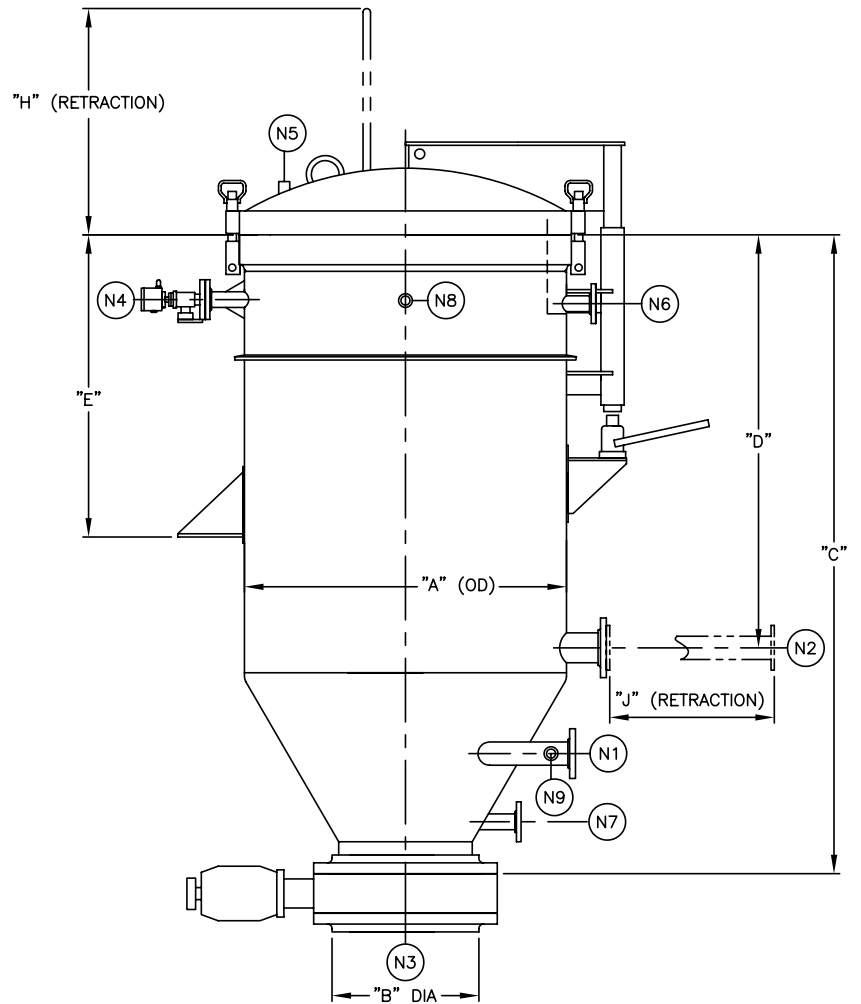

LEEM VLD-1075 Series Filters

Empty Weight (lb)	9800
Outside Diameter (in)	72 5/8
Max. Filtration Area (ft ²)	1075
Max. Leaves	20

NOZZLE	SERVICE
N1	Inlet
N2	Outlet
N3	Cake Outlet
N4	Vibrator Connection (2)
N5	Pressure Gauge
N6	Air Vent
N7	Heel Drain
N8	High Level Connection
N9	Low Level Connection

DIM	SIZE (INCHES)
A	72 5/8
B	24
C	136 7/8
D	85 1/4
E	42
F	92 5/8
G	88 5/8
H	75 1/8
J	77 1/8

LEEM Filtration

25 Arrow Road • Ramsey, NJ 07446
 Tel: (201) 236-4833 • Fax: (201) 236-2004
www.leemfiltration.com