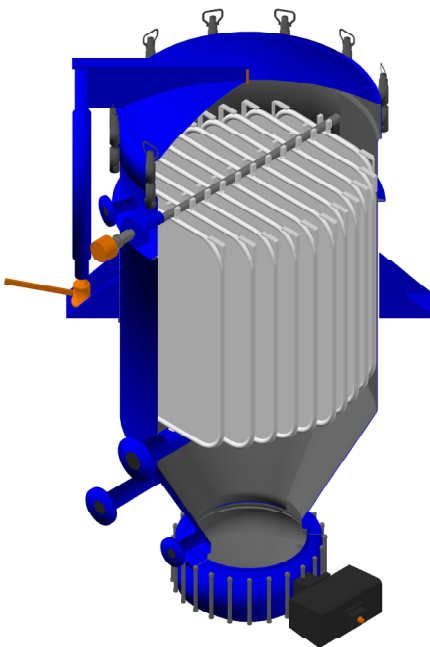

LEEM VLD-1075 Series Filters

Empty Weight (lb)	9800
Outside Diameter (in)	72 5/8
Max. Filtration Area (ft ²)	1075
Max. Leaves	20

NOZZLE	SERVICE
N1	Inlet
N2	Outlet
N3	Cake Outlet
N4	Vibrator Connection (2)
N5	Pressure Gauge
N6	Air Vent
N7	Heel Drain
N8	High Level Connection
N9	Low Level Connection

DIM	SIZE (INCHES)
A	72 5/8
B	24
C	136 7/8
D	85 1/4
E	42
F	92 5/8
G	88 5/8
H	75 1/8
J	77 1/8

LEEM Filtration

25 Arrow Road • Ramsey, NJ 07446
 Tel: (201) 236-4833 • Fax: (201) 236-2004
www.leemfiltration.com