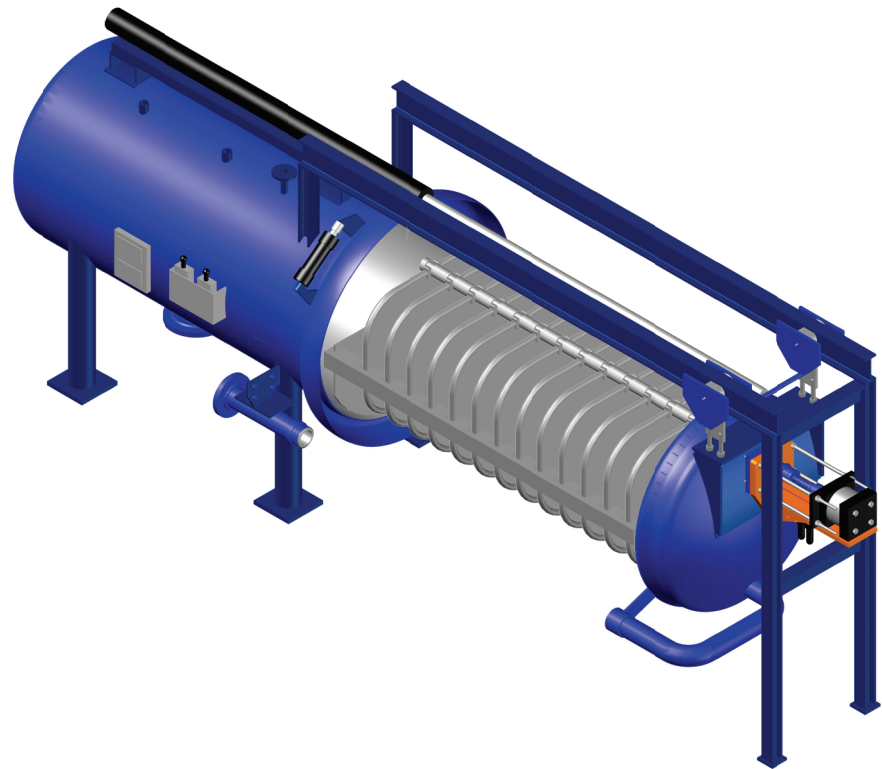

LEEM HLD-430 Series Filters

Empty Weight (lb)	5600
Outside Diameter (in)	66
Max. Filtration Area (ft2)	430
Max. Leaves	15

NOZZLE	SERVICE
N1	Inlet
N2	Outlet
N3	Drain
N4	Vent
N5	Vibrator Connection
N6	Gauge Connection
N7	High Level Connection
N8	Low Level Connection

DIM	SIZE (INCHES)
A	175 7/8
B	104
C	79 5/8

Dimensions are for reference only. Actual dimensions may vary.

LEEM Filtration

25 Arrow Road • Ramsey, NJ 07446
 Tel: (201) 236-4833 • Fax: (201) 236-2004
www.leemfiltration.com