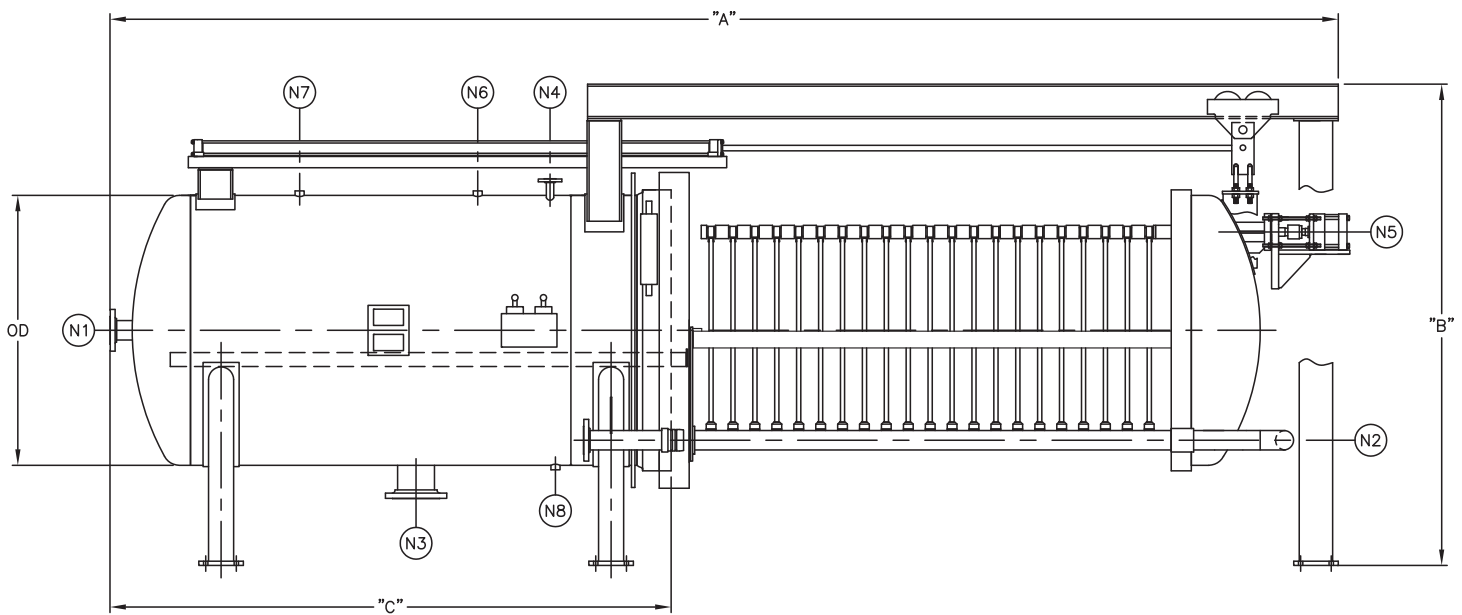

LEEM HLD-430 Series Filters

Empty Weight (lb)	5600
Outside Diameter (in)	66
Max. Filtration Area (ft2)	430
Max. Leaves	15

NOZZLE	SERVICE
N1	Inlet
N2	Outlet
N3	Drain
N4	Vent
N5	Vibrator Connection
N6	Gauge Connection
N7	High Level Connection
N8	Low Level Connection

DIM	SIZE (INCHES)
A	175 7/8
B	104
C	79 5/8

Dimensions are for reference only. Actual dimensions may vary.

LEEM Filtration

25 Arrow Road • Ramsey, NJ 07446
 Tel: (201) 236-4833 • Fax: (201) 236-2004
www.leemfiltration.com