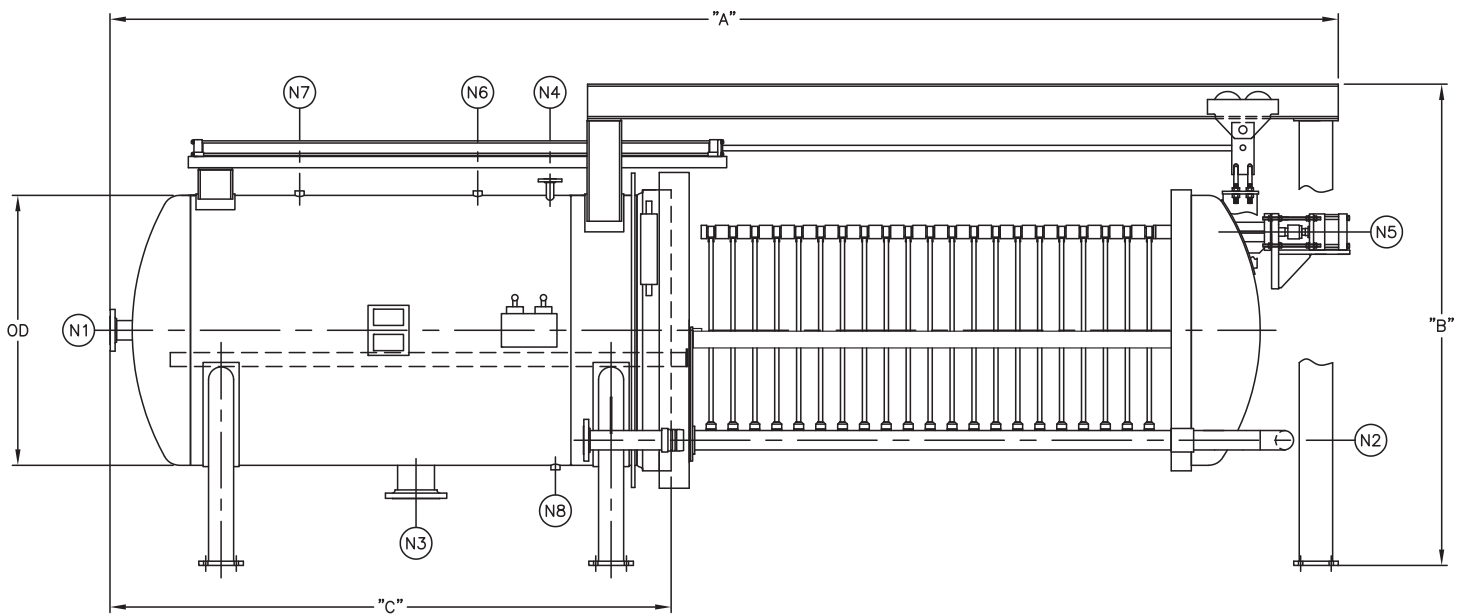

LEEM HLD-540 Series Filters

Empty Weight (lb)	6200
Outside Diameter (in)	66
Max. Filtration Area (ft ²)	540
Max. Leaves	19

NOZZLE	SERVICE
N1	Inlet
N2	Outlet
N3	Drain
N4	Vent
N5	Vibrator Connection
N6	Gauge Connection
N7	High Level Connection
N8	Low Level Connection

DIM	SIZE (INCHES)
A	207 3/8
B	104
C	95 3/8

Dimensions are for reference only. Actual dimensions may vary.

LEEM Filtration

25 Arrow Road • Ramsey, NJ 07446
 Tel: (201) 236-4833 • Fax: (201) 236-2004
www.leemfiltration.com