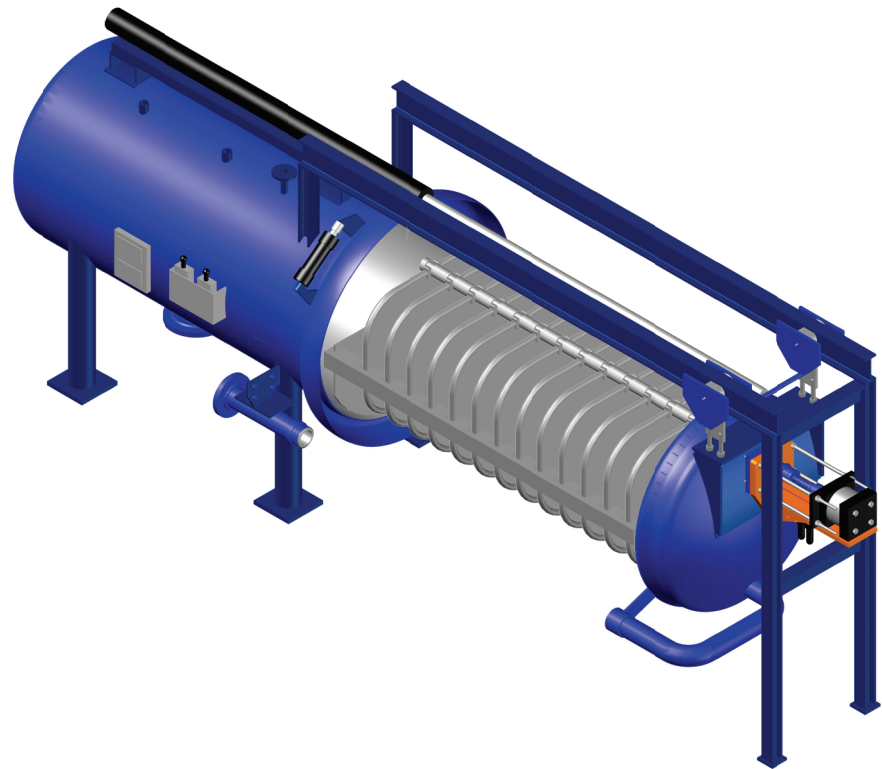

LEEM HLD-540 Series Filters

Empty Weight (lb)	6200
Outside Diameter (in)	66
Max. Filtration Area (ft ²)	540
Max. Leaves	19

NOZZLE	SERVICE
N1	Inlet
N2	Outlet
N3	Drain
N4	Vent
N5	Vibrator Connection
N6	Gauge Connection
N7	High Level Connection
N8	Low Level Connection

DIM	SIZE (INCHES)
A	207 3/8
B	104
C	95 3/8

Dimensions are for reference only. Actual dimensions may vary.

LEEM Filtration

25 Arrow Road • Ramsey, NJ 07446
 Tel: (201) 236-4833 • Fax: (201) 236-2004
www.leemfiltration.com