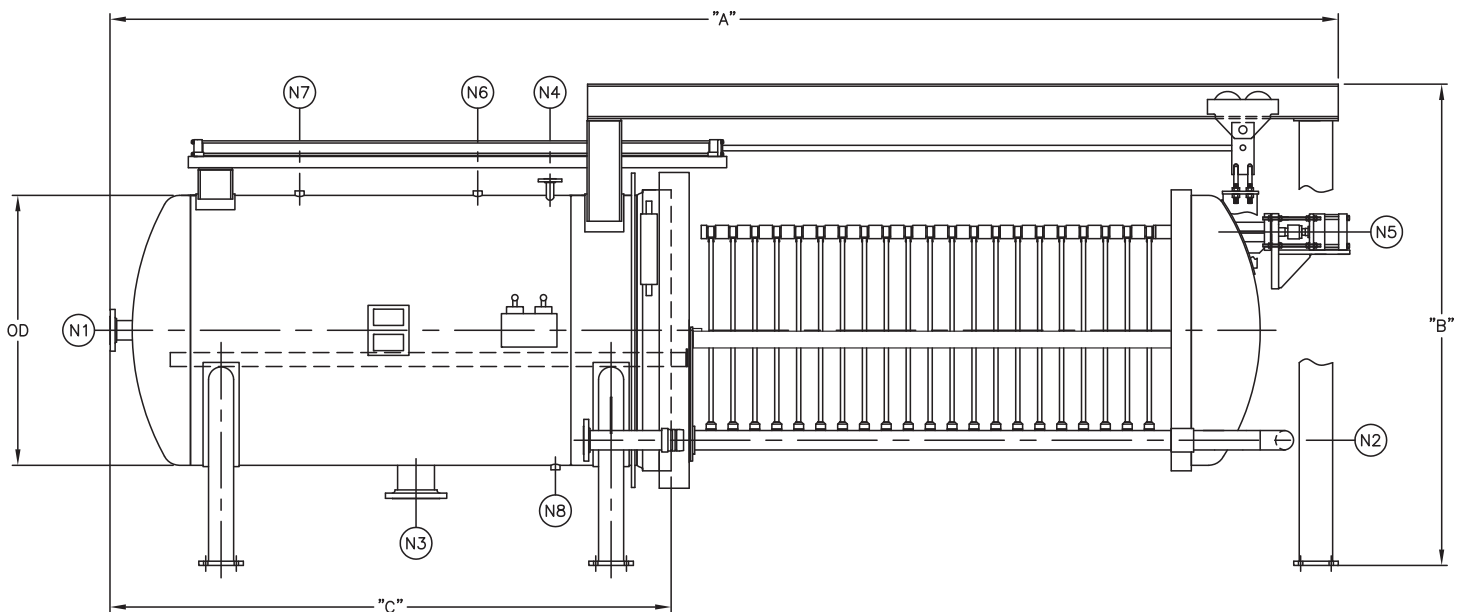

LEEM HLD-650 Series Filters

Empty Weight (lb)	6700
Outside Diameter (in)	66
Max. Filtration Area (ft ²)	650
Max. Leaves	23

NOZZLE	SERVICE
N1	Inlet
N2	Outlet
N3	Drain
N4	Vent
N5	Vibrator Connection
N6	Gauge Connection
N7	High Level Connection
N8	Low Level Connection

DIM	SIZE (INCHES)
A	238 7/8
B	104
C	111 1/8

Dimensions are for reference only. Actual dimensions may vary.

LEEM Filtration

25 Arrow Road • Ramsey, NJ 07446
 Tel: (201) 236-4833 • Fax: (201) 236-2004
www.leemfiltration.com