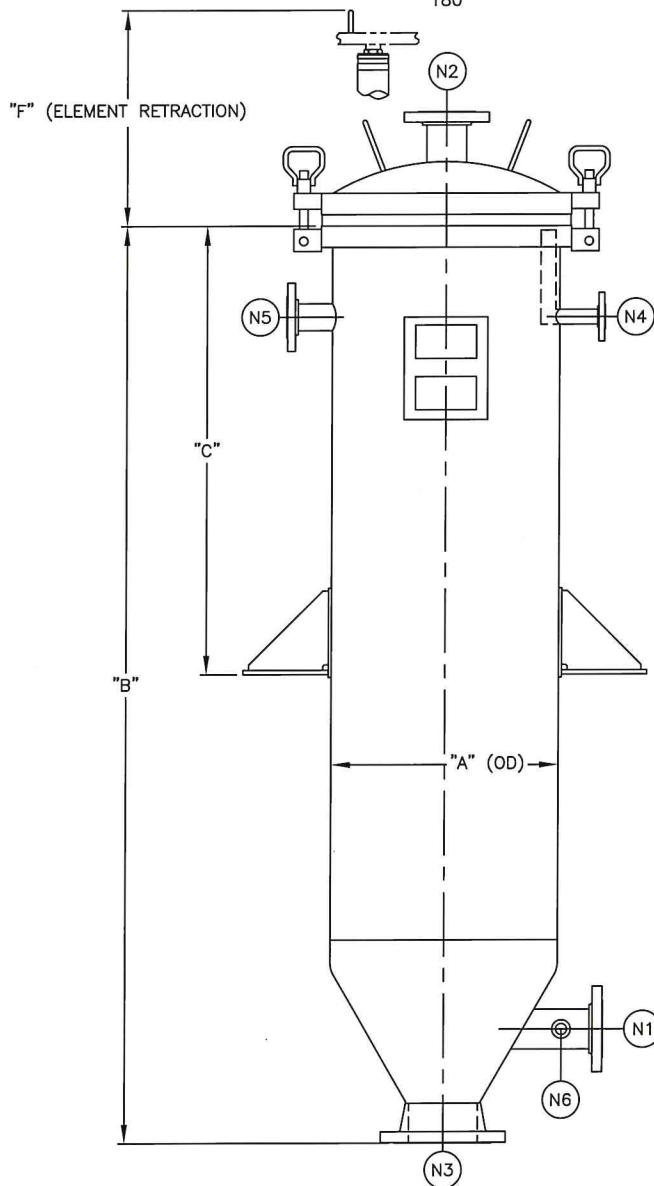

LEEM TB Series Polish Filters

MODEL NO.	FILTER AREA (ft ²)	NO. OF TUBES
20 / 50 / 14	50	14
20 / 65 / 18	65	18
20 / 80 / 22	80	22

NOZZLE	SERVICE
N1	Inlet/Drain
N2	Outlet/Recirculation
N3	Cake Outlet
N4	Vent
N5	Pressure Gauge Connection
N6	Instrument Connection
N7	Instrument Connection

DIM	SIZE (INCHES)
A	20
B	80 1/2
C	39 3/8
D	35 1/2
E	31 3/4
F	67

LEEM Filtration

25 Arrow Road • Ramsey, NJ 07446
 Tel: (201) 236-4833 • Fax: (201) 236-2004
www.leemfiltration.com