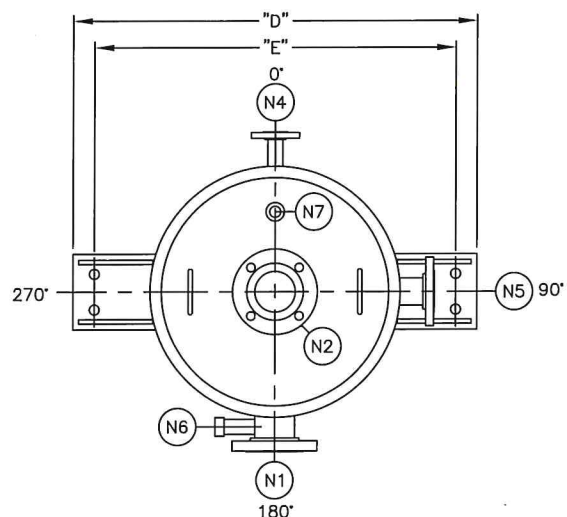

LEEM TB Series Polish Filters

MODEL NO.	FILTER AREA (ft ²)	NO. OF TUBES
20 / 50 / 14	50	14
20 / 65 / 18	65	18
20 / 80 / 22	80	22

NOZZLE	SERVICE
N1	Inlet/Drain
N2	Outlet/Recirculation
N3	Cake Outlet
N4	Vent
N5	Pressure Gauge Connection
N6	Instrument Connection
N7	Instrument Connection

DIM	SIZE (INCHES)
A	20
B	80 1/2
C	39 3/8
D	35 1/2
E	31 3/4
F	67

LEEM Filtration

25 Arrow Road • Ramsey, NJ 07446
 Tel: (201) 236-4833 • Fax: (201) 236-2004
www.leemfiltration.com