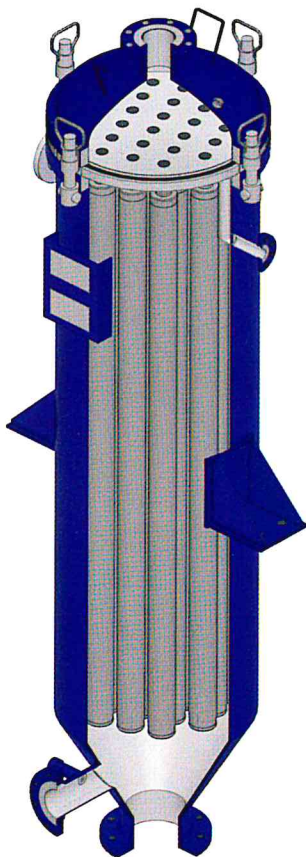

LEEM TB Series Polish Filters

MODEL NO.	FILTER AREA (ft ²)	NO. OF TUBES
20 / 50 / 14	50	14
20 / 65 / 18	65	18
20 / 80 / 22	80	22

NOZZLE	SERVICE
N1	Inlet/Drain
N2	Outlet/Recirculation
N3	Cake Outlet
N4	Vent
N5	Pressure Gauge Connection
N6	Instrument Connection
N7	Instrument Connection

DIM	SIZE (INCHES)
A	20
B	80 1/2
C	39 3/8
D	35 1/2
E	31 3/4
F	67

LEEM Filtration

25 Arrow Road • Ramsey, NJ 07446
 Tel: (201) 236-4833 • Fax: (201) 236-2004
www.leemfiltration.com