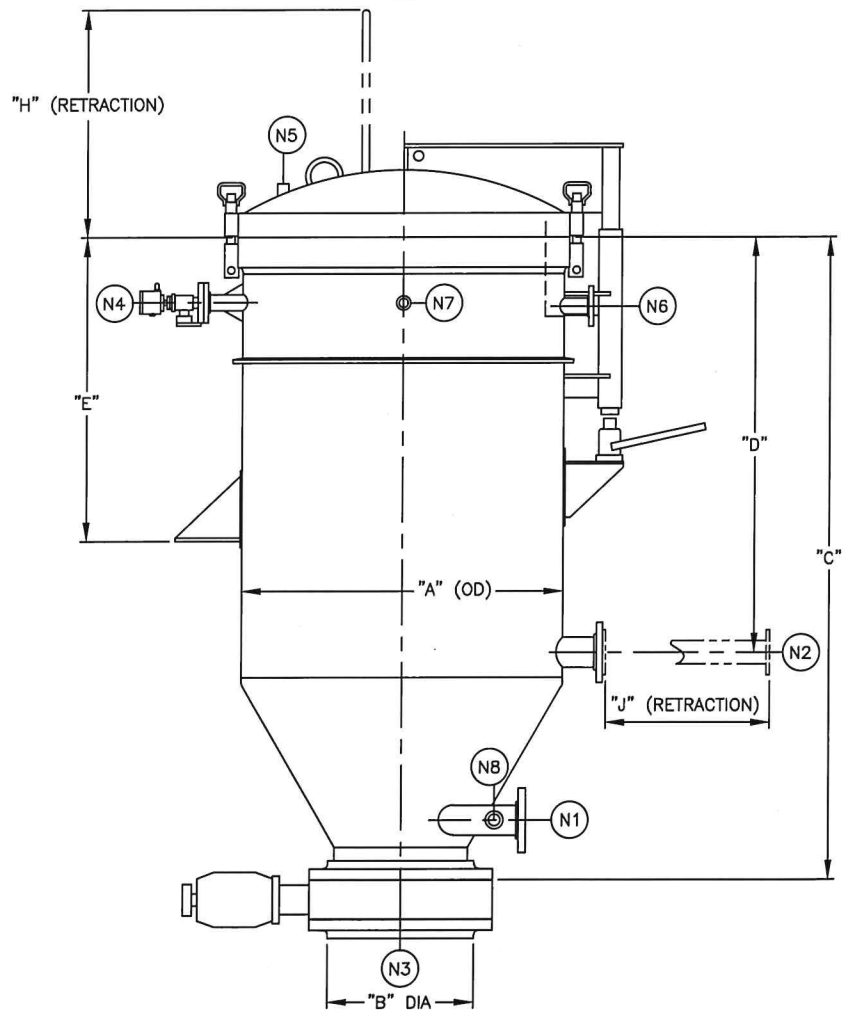

LEEM VLD-1275 Series Filters

Empty Weight (lb)	10800
Outside Diameter (in)	78 3/4
Max. Filtration Area (ft ²)	1275
Max. Leaves	24

NOZZLE	SERVICE
N1	Inlet/Heel Drain
N2	Outlet
N3	Cake Outlet
N4	Vibrator Connection (2)
N5	Pressure Gauge
N6	Air Vent
N7	High Level Connection
N8	Low Level Connection

DIM	SIZE (INCHES)
A	78 3/4
B	30
C	137 3/8
D	86 5/16
E	42
F	98 3/4
G	94 3/4
H	75 1/8
J	83

LEEM Filtration

25 Arrow Road • Ramsey, NJ 07446
 Tel: (201) 236-4833 • Fax: (201) 236-2004
www.leemfiltration.com