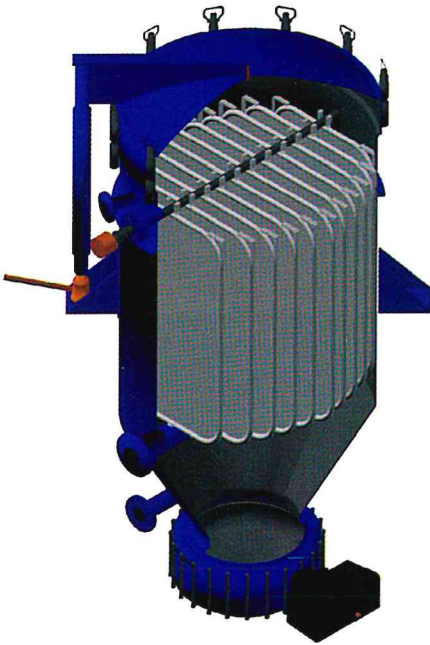

LEEM VLD-1275 Series Filters

Empty Weight (lb)	10800
Outside Diameter (in)	78 3/4
Max. Filtration Area (ft ²)	1275
Max. Leaves	24

NOZZLE	SERVICE
N1	Inlet/Heel Drain
N2	Outlet
N3	Cake Outlet
N4	Vibrator Connection (2)
N5	Pressure Gauge
N6	Air Vent
N7	High Level Connection
N8	Low Level Connection

DIM	SIZE (INCHES)
A	78 3/4
B	30
C	137 3/8
D	86 5/16
E	42
F	98 3/4
G	94 3/4
H	75 1/8
J	83

LEEM Filtration

25 Arrow Road • Ramsey, NJ 07446
 Tel: (201) 236-4833 • Fax: (201) 236-2004
www.leemfiltration.com