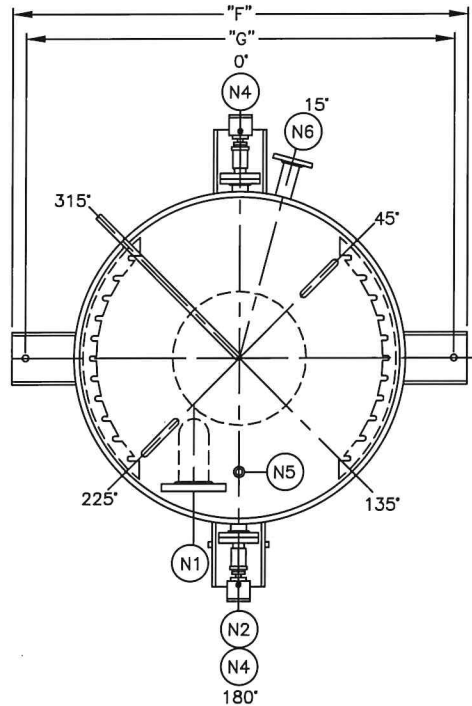

LEEM VLD-1275 Series Filters

Empty Weight (lb)	10800
Outside Diameter (in)	78 3/4
Max. Filtration Area (ft ²)	1275
Max. Leaves	24

NOZZLE	SERVICE
N1	Inlet/Heel Drain
N2	Outlet
N3	Cake Outlet
N4	Vibrator Connection (2)
N5	Pressure Gauge
N6	Air Vent
N7	High Level Connection
N8	Low Level Connection

DIM	SIZE (INCHES)
A	78 3/4
B	30
C	137 3/8
D	86 5/16
E	42
F	98 3/4
G	94 3/4
H	75 1/8
J	83

LEEM Filtration

25 Arrow Road • Ramsey, NJ 07446
 Tel: (201) 236-4833 • Fax: (201) 236-2004
www.leemfiltration.com