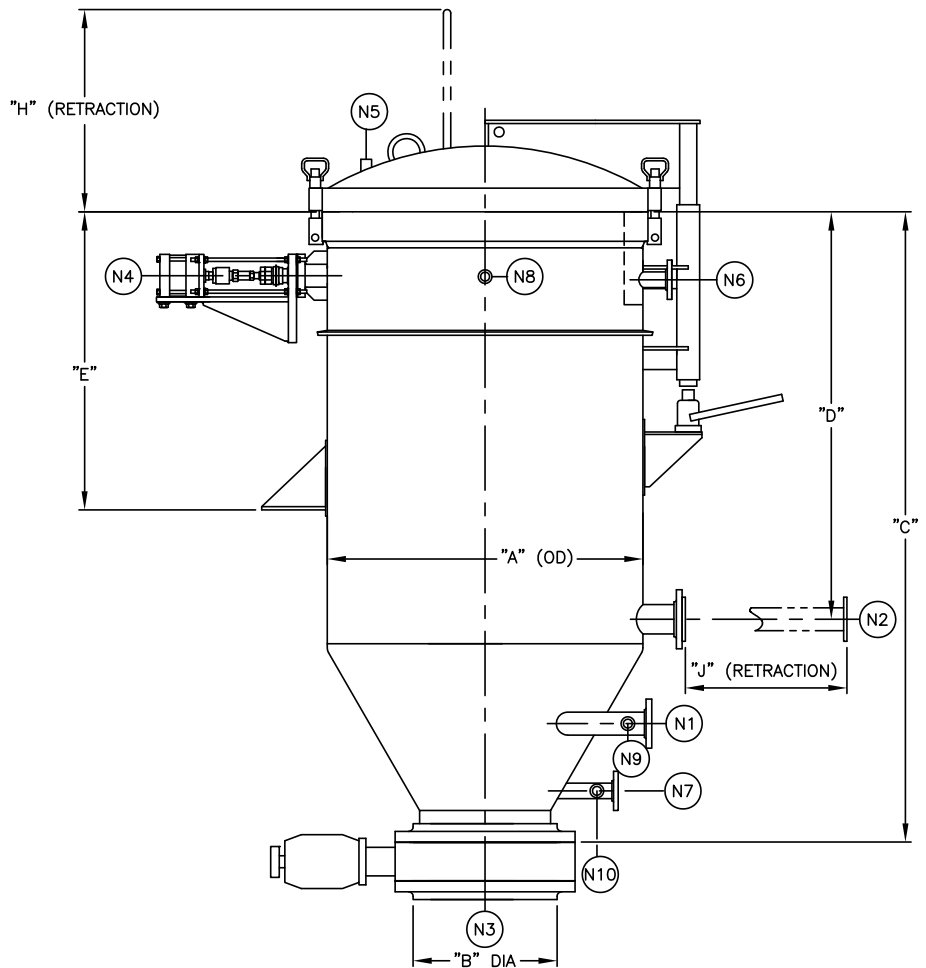

# LEEM VLD-540 Series Filters

Empty Weight (lb)	5100
Capacity (gal)	1200
Outside Diameter (in)	58 7/8
Max. Filtration Area (ft <sup>2</sup> )	540
Max. Leaves	17

Nozzle	Service
N1	Inlet
N2	Outlet
N3	Cake Outlet
N4	Vibrator Connection
N5	Pressure Gauge
N6	Air Vent
N7	Heel Drain
N8	High Level Connection
N9	Low Level Connection
N10	Auxiliary Connection

Dim.	Size (inches)
A	58 7/8
B	24
C	113 1/8
D	73 3/8
E	42
F	78 7/8
G	74 7/8
H	63 1/4
J	63 3/8