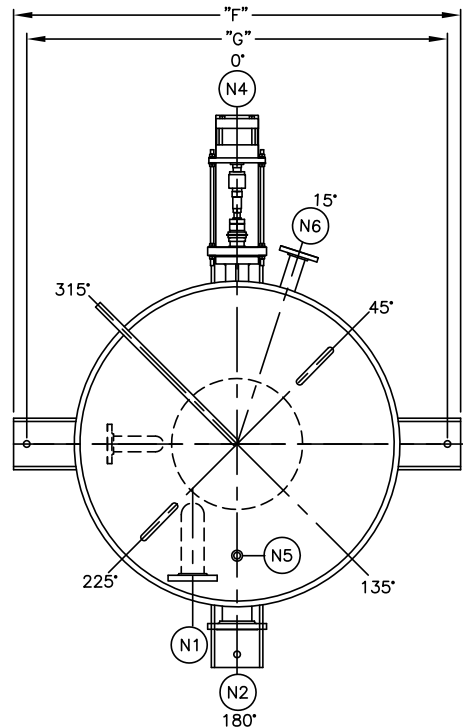

# LEEM VLD-540 Series Filters

Empty Weight (lb)	5100
Capacity (gal)	1200
Outside Diameter (in)	58 7/8
Max. Filtration Area (ft <sup>2</sup> )	540
Max. Leaves	17

Nozzle	Service
N1	Inlet
N2	Outlet
N3	Cake Outlet
N4	Vibrator Connection
N5	Pressure Gauge
N6	Air Vent
N7	Heel Drain
N8	High Level Connection
N9	Low Level Connection
N10	Auxiliary Connection

Dim.	Size (inches)
A	58 7/8
B	24
C	113 1/8
D	73 3/8
E	42
F	78 7/8
G	74 7/8
H	63 1/4
J	63 3/8