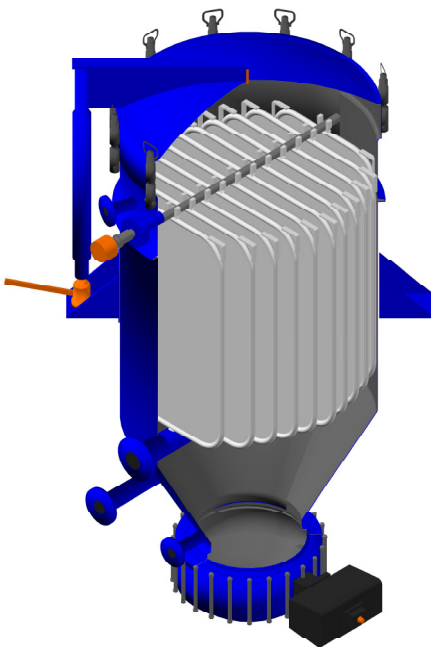

# LEEM VLD-540 Series Filters

Empty Weight (lb)	5100
Capacity (gal)	1200
Outside Diameter (in)	58 7/8
Max. Filtration Area (ft <sup>2</sup> )	540
Max. Leaves	17

Nozzle	Service
N1	Inlet
N2	Outlet
N3	Cake Outlet
N4	Vibrator Connection
N5	Pressure Gauge
N6	Air Vent
N7	Heel Drain
N8	High Level Connection
N9	Low Level Connection
N10	Auxiliary Connection

Dim.	Size (inches)
A	58 7/8
B	24
C	113 1/8
D	73 3/8
E	42
F	78 7/8
G	74 7/8
H	63 1/4
J	63 3/8