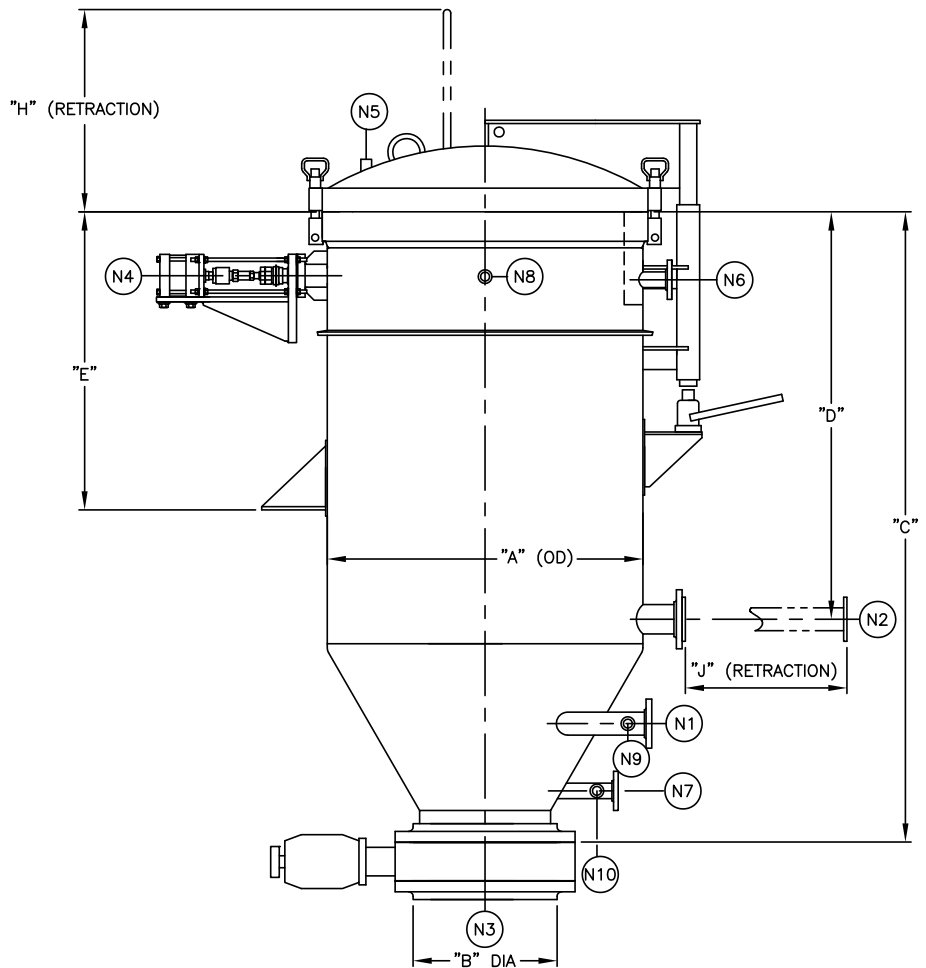

# LEEM VLD-650 Series Filters

Empty Weight (lb)	5600
Capacity (gal)	1300
Outside Diameter (in)	58 7/8
Max. Filtration Area (ft <sup>2</sup> )	650
Max. Leaves	17

Nozzle	Service
N1	Inlet
N2	Outlet
N3	Cake Outlet
N4	Vibrator Connection
N5	Pressure Gauge
N6	Air Vent
N7	Heel Drain
N8	High Level Connection
N9	Low Level Connection
N10	Auxiliary Connection

Dim.	Size (inches)
A	58 7/8
B	24
C	119
D	79 1/4
E	42
F	78 7/8
G	74 7/8
H	69 1/8
J	63 3/8