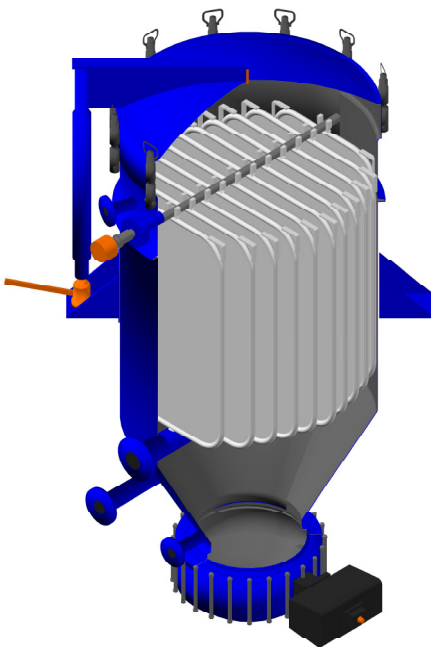

# LEEM VLD-650 Series Filters

Empty Weight (lb)	5600
Capacity (gal)	1300
Outside Diameter (in)	58 7/8
Max. Filtration Area (ft <sup>2</sup> )	650
Max. Leaves	17

Nozzle	Service
N1	Inlet
N2	Outlet
N3	Cake Outlet
N4	Vibrator Connection
N5	Pressure Gauge
N6	Air Vent
N7	Heel Drain
N8	High Level Connection
N9	Low Level Connection
N10	Auxiliary Connection

Dim.	Size (inches)
A	58 7/8
B	24
C	119
D	79 1/4
E	42
F	78 7/8
G	74 7/8
H	69 1/8
J	63 3/8