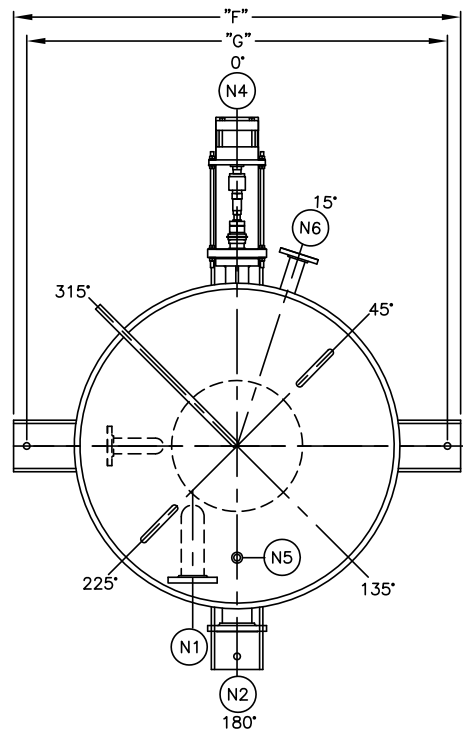

# LEEM VLD-650 Series Filters

Empty Weight (lb)	5600
Capacity (gal)	1300
Outside Diameter (in)	58 7/8
Max. Filtration Area (ft <sup>2</sup> )	650
Max. Leaves	17

Nozzle	Service
N1	Inlet
N2	Outlet
N3	Cake Outlet
N4	Vibrator Connection
N5	Pressure Gauge
N6	Air Vent
N7	Heel Drain
N8	High Level Connection
N9	Low Level Connection
N10	Auxiliary Connection

Dim.	Size (inches)
A	58 7/8
B	24
C	119
D	79 1/4
E	42
F	78 7/8
G	74 7/8
H	69 1/8
J	63 3/8